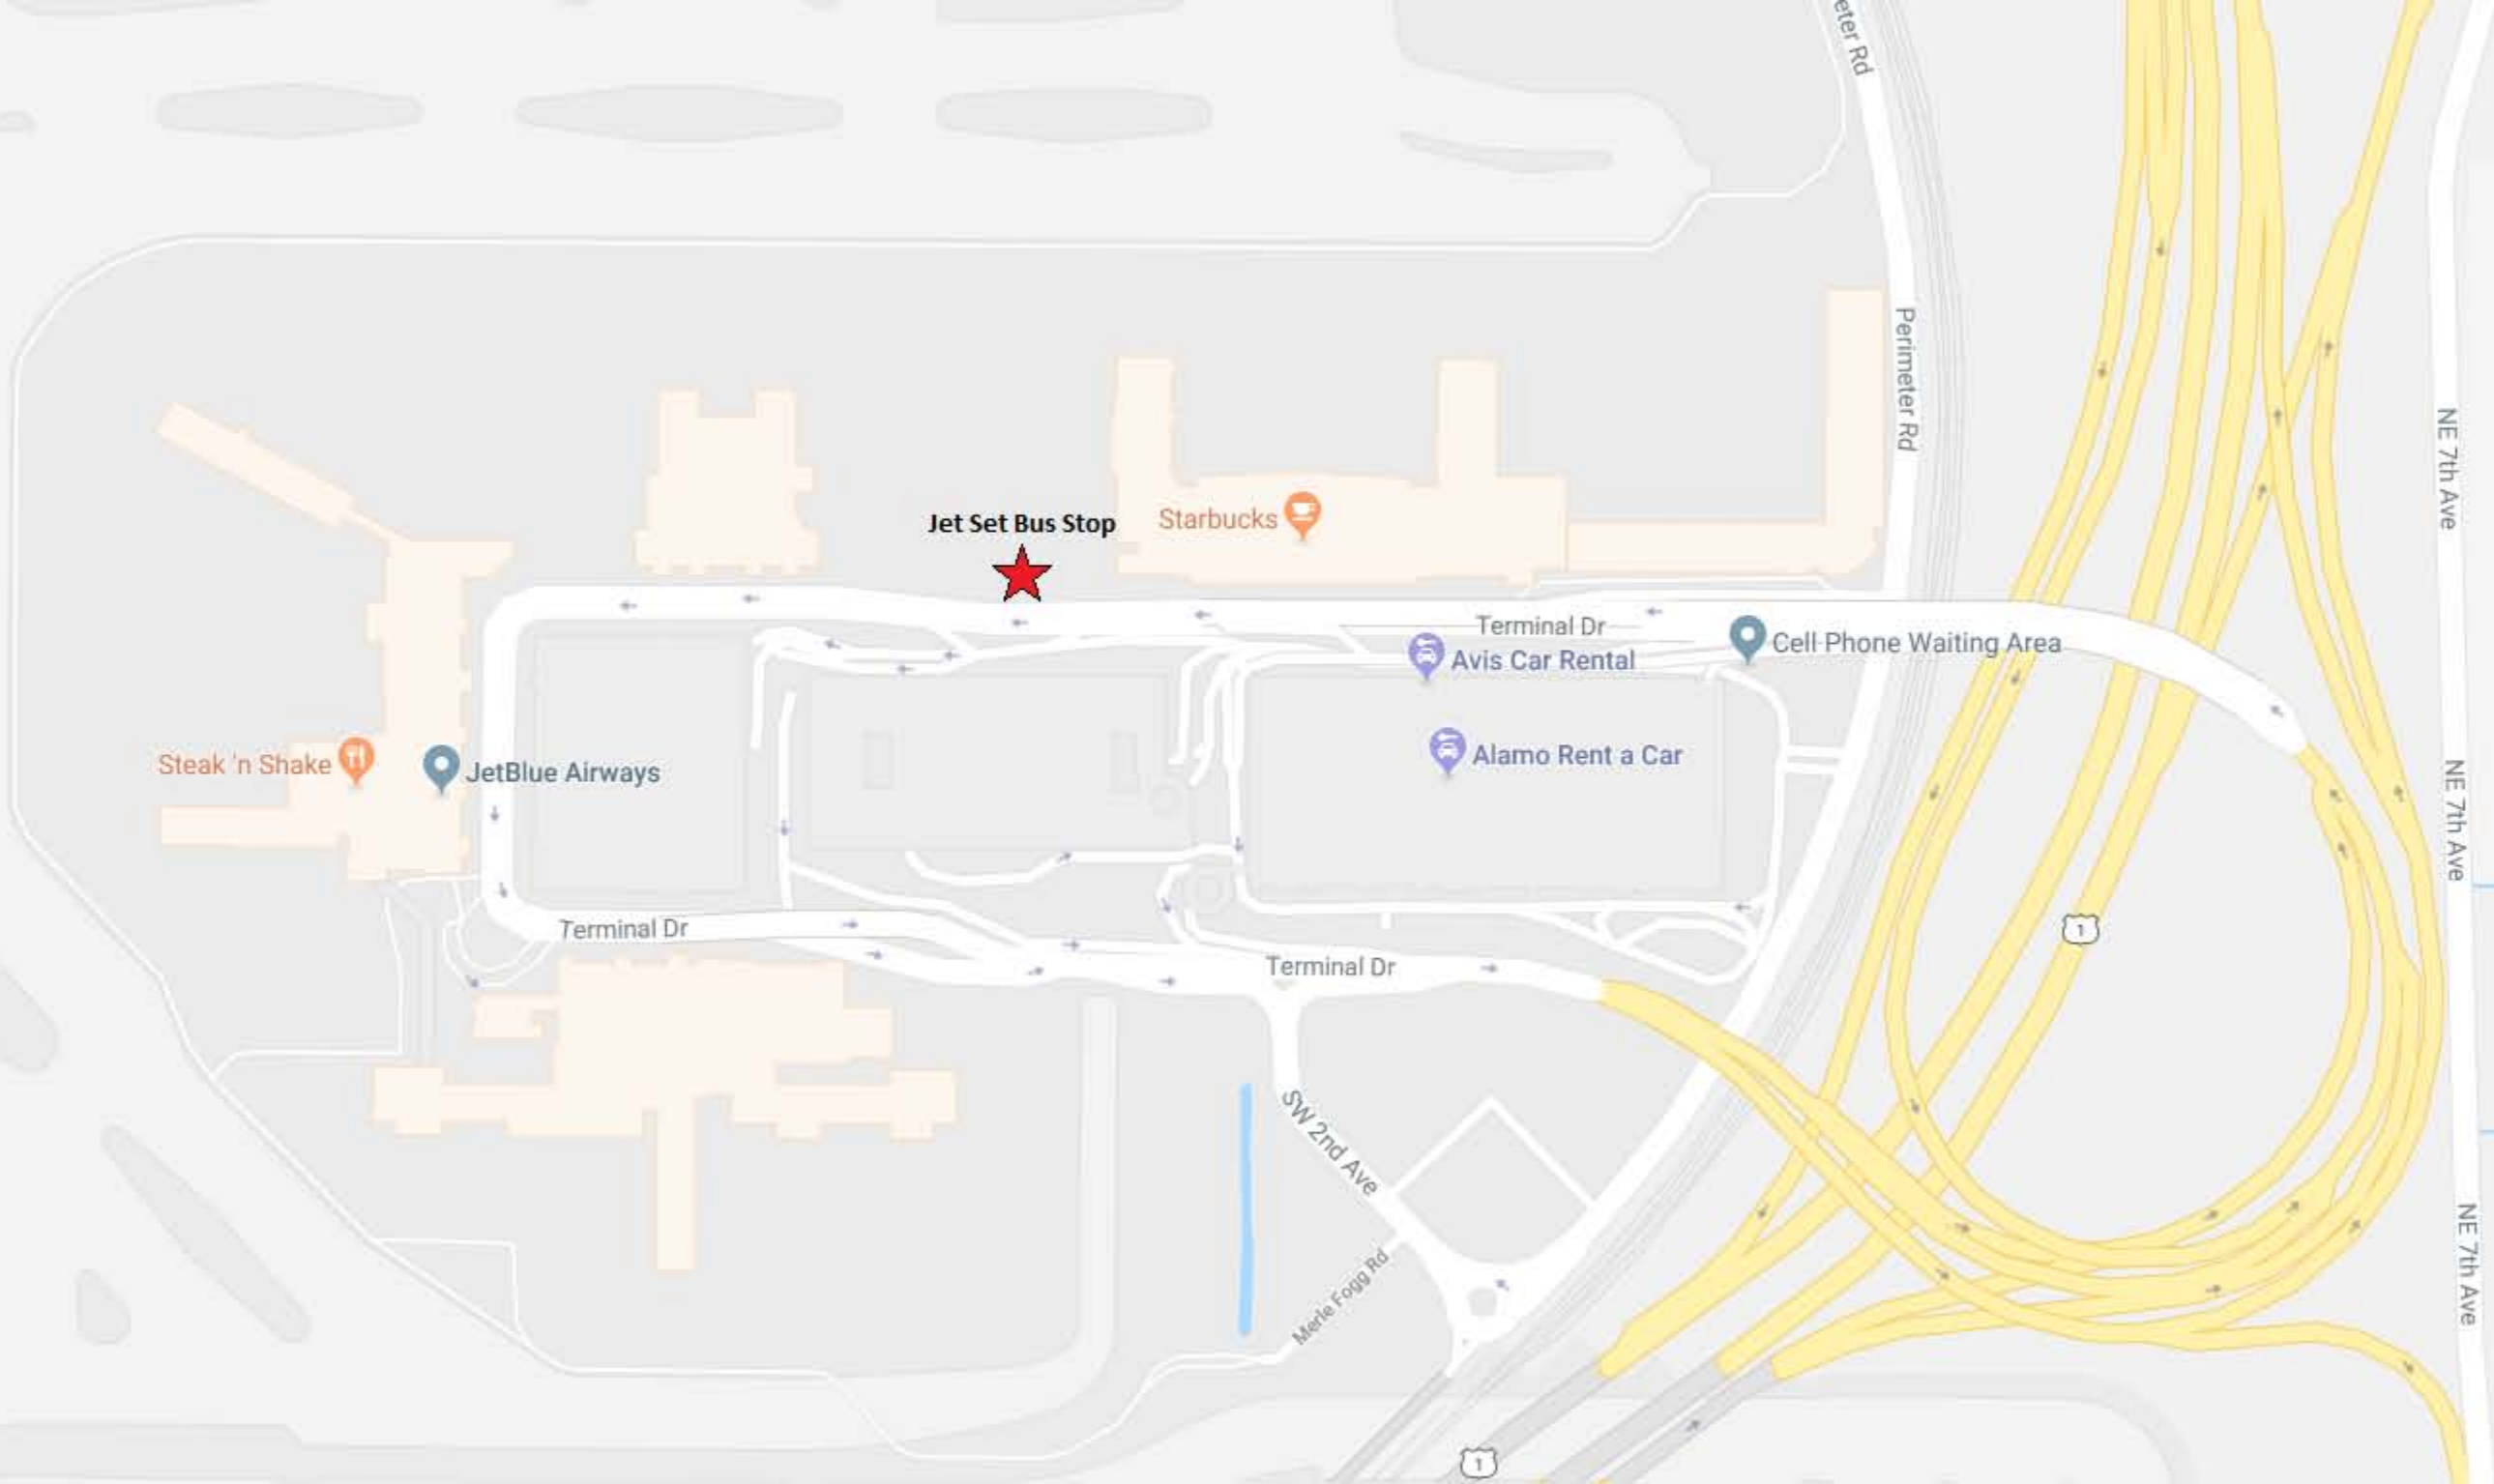

Fort Lauderdale-Hollywood International Airport

Jet Set Bus Stop

Starbucks

Steak 'n Shake

JetBlue Airways

Terminal Dr
Avis Car Rental

Cell Phone Waiting Area

Alamo Rent a Car

Terminal Dr

Terminal Dr

SW 2nd Ave

Merle Fogg Rd

Perimeter Rd

NE 7th Ave

NE 7th Ave

NE 7th Ave